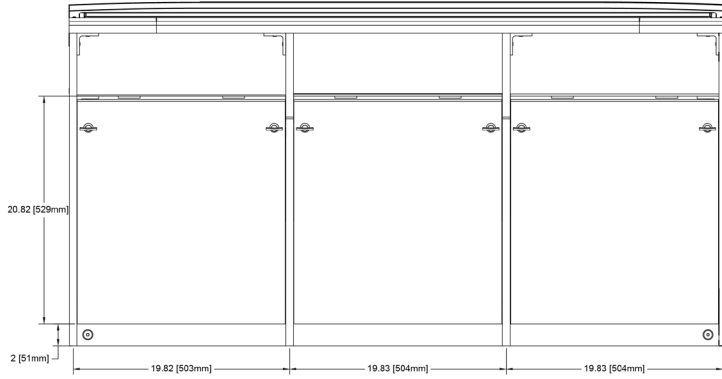

BC-30

Hardware Description

Artisan is furniture designed to enhance creativity for operators in all production disciplines.

Artisan's design allows for custom combinations of various models:

- **BC-33:** Broadcast Console - three racks wide x 3RU high
- **BC-23:** Broadcast Console - two racks wide x 3RU high
- **BC-30:** Broadcast Console work table - three racks wide x 0RU high
- **BC-R13:** Broadcast Console Side Rack - 14RU under-cabinet rack with 3RU above counter rack
- **BC-AL:** Broadcast Console Accent Lighting Kit
- **MC-316:** Mobile Console with three 16-Space Racks
- **MC-116:** Mobile Console with 16-Space Rack and Shelving
- **SC-216:** Studio Console - contoured desktop with dual 16 RU racks (one per side)

BC-30	
Color	Black
Finish	Clear Polyurethane
Lighting Kit	Optional
Rack Spaces	None
Number of Monitor Arms Supported	6
Gangable	Yes
Dimensions (L x W x H)	60.21 x 38.91 x 31.42 in (1529 x 988 x 798 mm)
Weight	185.63 lb (84.2 kg)

Ordering Information

Standard Part Number	Description
BC-33	Broadcast Console - three racks wide x 3RU high
BC-23	Broadcast Console - two racks wide x 3RU high
BC-30	Broadcast Console work table - three racks wide x 0RU high
BC-R13	Broadcast Console Side Rack - 14RU under-cabinet rack with 3RU above counter rack
BC-AL	Broadcast Console Accent Lighting Kit
MC-316	Mobile Console with three 16-Space Racks
MC-116	Mobile Console with 16-Space Rack and Shelving
SC-216	Studio Console - contoured desktop with dual 16 RU racks
BC-END-0-L	Left side end panel for BC-30 broadcast console series only
BC-END-0-R	Right side end panel for BC-30 broadcast console series only
BC-END-L	Left side end panel for broadcast console
BC-END-R	Right side end panel for broadcast console
BC-AL-PWRDMX	Broadcast Console Accent Lighting Kit Power and DMX Supply