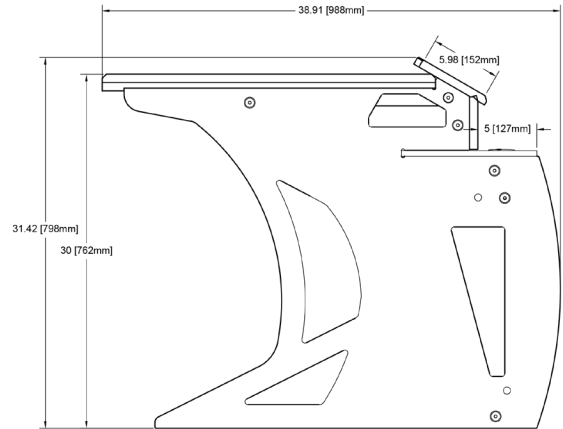

BC-30

Hardware Description

Artisan is furniture designed to enhance creativity for operators in all production disciplines.

Artisan's design allows for custom combinations of various models:

- **BC-33:** Broadcast Console - three racks wide x 3RU high
- **BC-23:** Broadcast Console - two racks wide x 3RU high
- **BC-30:** Broadcast Console work table - three racks wide x 0RU high
- **BC-R13:** Broadcast Console Side Rack - 14RU under-cabinet rack with 3RU above counter rack
- **BC-AL:** Broadcast Console Accent Lighting Kit
- **MC-316:** Mobile Console with three 16-Space Racks
- **MC-116:** Mobile Console with 16-Space Rack and Shelving
- **SC-216:** Studio Console - contoured desktop with dual 16 RU racks (one per side)

BC-30	
Color	Black
Finish	Clear Polyurethane
Lighting Kit	Optional
Rack Spaces	None
Number of Monitor Arms Supported	6
Gangable	Yes
Dimensions (L x W x H)	60.21 x 38.91 x 31.42 in (1529 x 988 x 798 mm)
Weight	185.63 lb (84.2 kg)