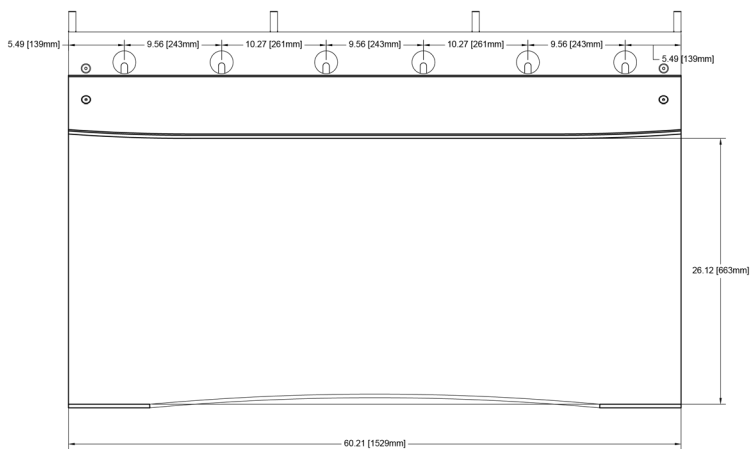

BC-30

Hardware Description

Artisan is furniture designed to enhance creativity for operators in all production disciplines.

Artisan's design allows for custom combinations of various models:

- **BC-33:** Broadcast Console - three racks wide x 3RU high
- **BC-23:** Broadcast Console - two racks wide x 3RU high
- **BC-30:** Broadcast Console work table - three racks wide x 0RU high
- **BC-R13:** Broadcast Console Side Rack - 14RU under-cabinet rack with 3RU above counter rack
- **BC-AL:** Broadcast Console Accent Lighting Kit
- **MC-316:** Mobile Console with three 16-Space Racks
- **MC-116:** Mobile Console with 16-Space Rack and Shelving
- **SC-216:** Studio Console - contoured desktop with dual 16 RU racks (one per side)

BC-30	
Color	Black
Finish	Clear Polyurethane
Lighting Kit	Optional
Rack Spaces	None
Number of Monitor Arms Supported	6
Gangable	Yes
Dimensions (L x W x H)	60.21 x 38.91 x 31.42 in (1529 x 988 x 798 mm)
Weight	185.63 lb (84.2 kg)